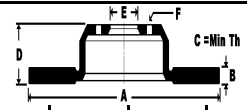

Not returnable: Unshaded refs and any NBD / NDR refs not shown in this catalogue.

Manufacturer & Model	Engine Size	Year	Disc / Drum	Part Number	A	B	C	D	E	F
			Solid Vented Drum							

SUZUKI

SJ Range

1.0 SJ410 Santana	970cc	82-90	F-S	NBD 257	290.0	10.0	9.0	46.0	107.0	5+2
1.3 SJ413 Santana, Samurai	1298/1324cc	83-7/89	F-S	NBD 257	290.0	10.0	9.0	46.0	107.0	5+2
1.3 SJ413 Samurai	1298/1324cc	8/89-8/98	F-S	NBD 259	290.0	10.0	9.0	46.0	107.0	5+2
All Models Rear Drum (220mm)		82-90	Drum	NDR 253	258.0	220.0	50.0	63.0	57.0	5+4
All Models Rear Drum (230mm)		82-90	Drum	-		230.0				5+4

Splash

1.0	996cc	08 ->	F-V	NBD 1405	252.0	20.0	18.0	40.0	60.0	4
1.2	1242cc	08 ->	F-V	NBD 1405	252.0	20.0	18.0	40.0	60.0	4
1.3 TD	1248cc	08 ->	F-V	NBD 1405	252.0	20.0	18.0	40.0	60.0	4

Supercarry

1.0 SK410	970cc	86-8/98	F-S	-	213.0	11.0	10.0	33.0		4
1.0 SK410 Rear Drum		86-8/98	Drum	NDR 142	218.0	180.0	42.0	65.5	47/52	4

Swift (Cultus)(83-89)

1.0 (AA41S)	993cc	83-2/89	F-S	NBD 095	215.0	10.0	9.0	33.0	86.5	4
1.3 (AA51S/AA53S)	1324cc	84-2/89	F-S	NBD 095	215.0	10.0	9.0	33.0	86.5	4
GTi 1.3 16v (AA33S)	1298cc	86-2/89	F-V	NBD 256	231.0	17.0	15.6	52.0	64.0	4+4
All Models Rear Drum		83-2/89	Drum	NDR 142	218.0	180.0	42.0	65.5	47/52	4

Swift (Cultus)(89-02)

1.0	993cc	3/89-10/96	F-V	NBD 692	231.0	17.0	15.0	50.0	64.0	4+4
1.0 Rear Drum		3/89-10/96	Drum	NDR 255	222.0	180.0	36.0	74.0	47/52	4
1.0 (AA44S/AB44S)	993cc	1/98-5/01	F-V	NBD 692	231.0	17.0	15.0	50.0	64.0	4+4
1.0 (AA44S/AB44S) Rear Drum (Non ABS)		11/96-5/01	Drum	NDR 255	222.0	180.0	36.0	74.0	47/52	4
1.0 (AA44S/AB44S) Rear Drum (ABS)		11/96-5/01	Drum	NDR 254	222.0	180.0	36.0	51.0	64.0	4+4
1.3 (AB35S)	1298cc	3/89-7/92	F-V	NBD 692	231.0	17.0	15.0	50.0	64.0	4+4
1.3 (AB35S) Rear Drum		3/89-7/92	Drum	NDR 255	222.0	180.0	36.0	74.0	47/52	4
1.3 (AA35S/AB35S)	1298cc	8/92-5/01	F-V	NBD 692	231.0	17.0	15.0	50.0	64.0	4+4
1.3 (AA35S/AB35S) Rear Drum (Non ABS)		8/92-5/01	Drum	NDR 255	222.0	180.0	36.0	74.0	47/52	4
1.3 (AA35S/AB35S) Rear Drum (ABS)		95-5/01	Drum	NDR 254	222.0	180.0	36.0	51.0	64.0	4+4
1.6 16v 2WD/4WD (AJ14S)	1590cc	3/89-97	F-V	NBD 258	250.0	18.5	16.5	47.0	64.0	4+4
1.6 16v 2WD/4WD (AJ14S) Rear Drum (Non ABS)		90-97	Drum	NDR 255	222.0	180.0	36.0	74.0	47/52	4
1.6 16v 2WD/4WD (AJ14S) Rear Drum (ABS)		95-97	Drum	NDR 254	222.0	180.0	36.0	51.0	64.0	4+4
GTi 1.3 16v (AA34S)	1298cc	3/89-97	F-V	NBD 258	250.0	18.5	16.5	47.0	64.0	4+4
GTi 1.3 16v (AA34S) Rear Disc		3/89-97	R-S	NBD 473	240.0	10.0	8.0	35.0	64.0	4+4

Swift (05-10)

1.3 16v	1328cc	05-10	F-V	NBD 1405	252.0	20.0	18.0	40.0	60.0	4
1.3 DDiS	1248cc	05-10	F-V	NBD 1405	252.0	20.0	18.0	40.0	60.0	4
1.5 16v	1490cc	05-10	F-V	NBD 1405	252.0	20.0	18.0	40.0	60.0	4
1.6 16v	1586cc	05-10	F-V	NBD 1776	276.0	20.0	18.0	40.0	62.0	5

Swift (10 ->)

1.2 (for 2WD models without cruise control)	1242cc	10/10 ->	F-V	NBD 1802	256.0	22.0	20.0	40.0	60.0	4
1.3 DDiS	1248cc	10/10 ->	F-V	NBD 1802	256.0	22.0	20.0	40.0	60.0	4
All Models Rear Disc		10/10 ->	R-S	NBD 1806	259.0	9.0	8.0	43.0	62.0	4

SX4 (GY)