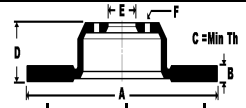

Not returnable: Unshaded refs and any NBD / NDR refs not shown in this catalogue.

Manufacturer & Model	Engine Size	Year	Solid	Disc / Drum	Part Number	A	B	C	D	E	F	
			Vented									Drum

MITSUBISHI

L200 Pick-Up (Mk3)											
2.0 Pickup 2WD	1997cc	10/01-2/06	F-V	NBD 1557	254.0	24.0	22.0	40.0	87.0	6	
2.5 D 2WD Pickup (74hp)	2477cc	97-2/06	F-V	NBD 1557	254.0	24.0	22.0	40.0	87.0	6	
2.5 TD 4WD Single cab (113hp)	2477cc	10/01-2/06	F-V	NBD 1009	314.0	24.0	22.4	46.0	87.0	6+4	
2.5 TD GL 4WD Double cab (113hp)	2477cc	10/01-2/06	F-V	NBD 1009	314.0	24.0	22.4	46.0	87.0	6+4	
2.5 TD 4WD 4Life Double cab (113hp)	2477cc	10/01-2/06	F-V	NBD 1009	314.0	24.0	22.4	46.0	87.0	6+4	
2.5 TD 4WD Warrior Double cab (113hp)	2477cc	10/01-2/06	F-V	NBD 1009	314.0	24.0	22.4	46.0	87.0	6+4	
2.5 TD 2WD Single cab (88hp)	2477cc	10/01-2/06	F-V	NBD 1557	254.0	24.0	22.0	40.0	87.0	6	
All 2WD Models Rear Drum		97-2/06	Drum	NDR 190	303.0	254.0	57.5	83.0	93.5	6+2	
All 4WD Models Rear Drum		97-2/06	Drum	-		270.0					
2.5 TD GL 4WD (98hp)	2477cc	6/98-2/06	F-V	NBD 634	276.0	24.0	22.4	45.0	87.0	6	
2.5 TD Double Cab (98hp)	2477cc	12/96-2/06	F-V	NBD 634	276.0	24.0	22.4	45.0	87.0	6	
2.5 TD 4WD Animal Double Cab (113hp)	2477cc	10/01-2/06	F-V	NBD 1009	314.0	24.0	22.4	46.0	87.0	6+4	
L200 Pick-Up (05/06 ->)											
2.5 Di-D	2477cc	05/06 ->	F-V	NBD 1558	295.0	28.0	26.0	46.5	93.5	6	

L300 Chassis Cab, Panel Van											
1.6 (L032P/L062P/P02V/P12V)	1597cc	80-94	F-V	NBD 378	255.0	20.0	18.4	34.0	84.0	5	
1.6 Chassis Cab	1597cc	82-94	F-V	NBD 365	258.0	22.0	20.4	34.0	84.0	5	
1.8 (LO35)	1755cc	83-87	F-V	NBD 378	255.0	20.0	18.4	34.0	84.0	5	
1.8 4WD (LO35)	1755cc	83-92	F-V	NBD 226	255.0	20.0	18.4	45.0	86.0	6	
2.0 4WD (LO37)	1997cc	85-86	F-V	NBD 226	255.0	20.0	18.4	45.0	86.0	6	
2.0	1997cc	86-94	F-V	NBD 365	258.0	22.0	20.4	34.0	84.0	5	
2.0 (P03V/P13V)	1997cc	94 ->	F-V	NBD 365	258.0	22.0	20.4	34.0	84.0	5	
2.3 Diesel	2346cc	83-94	F-V	NBD 378	255.0	20.0	18.4	34.0	84.0	5	
2.5 Diesel Van (P05V/P15V)	2477cc	86-94	F-V	NBD 365	258.0	22.0	20.4	34.0	84.0	5	
2.5 Diesel Chassis Cab (L039P)	2477cc	86-91	F-V	NBD 365	258.0	22.0	20.4	34.0	84.0	5	
2.5 Diesel	2477cc	91 ->	F-V	NBD 365	258.0	22.0	20.4	34.0	84.0	5	
2.5 Turbo Diesel	2477cc	87 ->	F-V	NBD 227	276.0	20.0	18.4	45.0	86.0	6	
4WD Models (Fitted 277mm Disc)			F-V	NBD 364	277.0	22.0	20.4	45.0	86.0	6	
All Above Models Fitted Rear Drum			Drum	NDR 190	303.0	254.0	57.5	83.0	93.5	6+2	

Mirage											
1.4 Turbo (A152A)	1410cc	82-84	F-V	NBD 124	242.0	18.0	16.4	34.0	86.0	4	
Outlander											
2.0	1997cc	03 ->	F-V	NBD 978	294.0	24.0	22.4	45.6	69.0	5+2	
2.0 DiD	1968cc	07 ->	F-V	NBD 978	294.0	24.0	22.4	45.6	69.0	5+2	
2.0 T	1997cc	03 ->	F-V	NBD 978	294.0	24.0	22.4	45.6	69.0	5+2	
2.2 DiD	2179cc	07 ->	F-V	NBD 978	294.0	24.0	22.4	45.6	69.0	5+2	
2.4	2351/2378cc	03-07	F-V	NBD 978	294.0	24.0	22.4	45.6	69.0	5+2	
2.4	2360cc	07 ->	F-V	NBD 978	294.0	24.0	22.4	45.6	69.0	5+2	
All Models 262mm Rear Disc		03-07	R-S	NBD 1100	262.0	9.5	8.4	60.2	90.0	5	
All Models 302mm Rear Disc		07->	R-S	NBD 1709	302.0	10.0	8.4	58.7	80.0	5+3