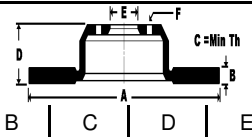

Not returnable: Unshaded refs and any NBD / NDR refs not shown in this catalogue.

Disc / Drum
Part Number

Manufacturer & Model	Engine Size	Year	Solid Vented Drum	Disc / Drum Part Number	A	B	C	D	E	F

SSANGYONG

Kyron

2.0 XDi	1998cc	05 ->	F-V	NBD 1717	294.0	28.0	26.0	56.4	85.0	5+2
2.0 XDi 4X4	1998cc	05 ->	F-V	NBD 1717	294.0	28.0	26.0	56.4	85.0	5+2
2.7 XDi 4X4	2696cc	05 ->	F-V	NBD 1717	294.0	28.0	26.0	56.4	85.0	5+2
All Models Fitted Solid Rear Disc		05 ->	R-S	NBD 1718	299.0	10.0	9.0	67.7	85.0	5+2
All Models Fitted Vented Rear Disc		05 ->	R-V	NBD 1719	307.0	20.0	18.4	71.2	85.0	5+3

Korando

All Models Rear Disc		9/96-3/99	R-S	NBD 957	299.0	10.4	9.0	67.6	105.6	6

Musso

2.3	2295cc	7/94-3/99	F-V	NBD 956	278.0	24.0	22.5	40.5	88.0	6
2.9 Diesel	2874cc	7/94-3/99	F-V	NBD 956	278.0	24.0	22.5	40.5	88.0	6
2.9 Turbo Diesel	2874cc	12/97-3/99	F-V	NBD 956	278.0	24.0	22.5	40.5	88.0	6
3.2	3199cc	7/94-3/99	F-V	NBD 956	278.0	24.0	22.5	40.5	88.0	6
All Models Rear Disc		7/94-3/99	R-S	NBD 957	299.0	10.4	9.0	67.6	105.6	6

Rexton

2.7 XDi	2696cc	04-2/06	F-V	NBD 1460	294.0	26.0	24.0	32.5	88.0	6
2.7 XDi	2696cc	2/06 ->	F-V	NBD 1717	294.0	28.0	26.0	56.4	85.0	5+2
2.9 TD	2874cc	02-12/03	F-V	NBD 956	278.0	24.0	22.5	40.5	88.0	6
2.9 TD	2874cc	12/03 ->	F-V	NBD 1460	294.0	26.0	24.0	32.5	88.0	6
3.2 (Fitted 278mm Disc)	3199cc	02-12/03	F-V	NBD 956	278.0	24.0	22.5	40.5	88.0	6
3.2 (Fitted 296mm Disc)	3199cc	02-12/03	F-V	-	296.0	24.0	22.0	55.0	96.0	6
All Models Fitted 299mm Rear Disc (6 Stud)		02 ->	R-S	NBD 1016	299.0	10.5	9.0	67.5	105.6	6+2
All Models Fitted 299mm Rear Disc (5 Stud)		02 ->	R-S	NBD 1718	299.0	10.0	9.0	67.7	85.0	5+2
All Models Fitted 307mm Rear Disc		02 ->	R-V	NBD 1719	307.0	20.0	18.4	71.2	85.0	5+3

Rodius

2.7 XDi	2696cc	05 ->	F-V	NBD 1720	300.0	28.0	25.4	68.0	85.0	5+2
2.7 XDi 4X4	2696cc	05 ->	F-V	NBD 1720	300.0	28.0	25.4	68.0	85.0	5+2
All Models Rear Disc		05 ->	R-V	NBD 1719	307.0	20.0	18.4	71.2	85.0	5+3

SUBARU

Forester

2.0 16v	1994cc	96-6/08	F-V	NBD 541	277.0	24.0	22.0	57.0	58.0	5
2.0 16v Rear Disc		96-6/08	R-S	NBD 540	266.0	10.0	8.5	68.0	58.0	5+4
2.0 Turbo (SF5)	1994cc	96-12/02	F-V	NBD 541	277.0	24.0	22.0	57.0	58.0	5
2.0 Turbo (SF5) Rear Disc		96-12/02	R-S	NBD 540	266.0	10.0	8.5	68.0	58.0	5+4
2.0 Turbo (SG5)	1994cc	6/02-6/08	F-V	NBD 964	295.0	24.0	22.0	57.0	58.0	5+2
2.0 Turbo (SG5) Rear Disc		6/02-6/08	R-S	NBD 540	266.0	10.0	8.5	68.0	58.0	5+4
2.5 Turbo (SG9)	1994cc	6/02-6/08	F-V	NBD 964	295.0	24.0	22.0	57.0	58.0	5+2
2.5 Turbo (SG9) Rear Disc		6/02-6/08	R-S	NBD 540	266.0	10.0	8.5	68.0	58.0	5+4

Forester (08 ->)

2.0 16v	1994cc	08 ->	F-V	NBD 541	277.0	24.0	22.0	57.0	58.0	5
2.0 TD	1998cc	08 ->	F-V	NBD 964	295.0	24.0	22.0	57.0	58.0	5+2
All Models Rear Disc		08 ->	R-S	NBD 1721	286.0	10.0	8.5	63.4	58.0	5+3

Impreza (->00)