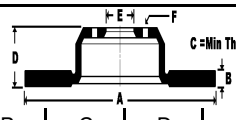

Manufacturer & Model	Engine Size	Year	Solid Vented Drum	Disc / Drum Part Number	A	B	C	D	E	F	
MITSUBISHI											
Galant (93-97)											
1.8 (E52)	1834cc	1/93-9/96	F-V	NBD 459	256.0	24.0	22.4	45.0	69.0	4+2	
1.8 (E52) Rear Disc		1/93-9/96	R-S	NBD 681	262.0	10.0	8.4	59.0	90.0	4+3	
1.8 (E52) Rear Drum		1/93-9/96	Drum	-	235.0	203.0	42.5	72.5	51.0	4	
2.0 16v (E55/E75)	1997cc	1/93-3/97	F-V	NBD 459	256.0	24.0	22.4	45.0	69.0	4+2	
2.0 16v (E55/E75) Rear Disc		1/93-3/97	R-S	NBD 681	262.0	10.0	8.4	59.0	90.0	4+3	
2.0 V6 24v (E54)	1999cc	1/93-3/97	F-V	NBD 459	256.0	24.0	22.4	45.0	69.0	4+2	
2.0 V6 24v (E54) Rear Disc		1/93-3/97	R-S	NBD 681	262.0	10.0	8.4	59.0	90.0	4+3	
2.0 Turbo Diesel (E57A)	1998cc	1/93-3/97	F-V	NBD 459	256.0	24.0	22.4	45.0	69.0	4+2	
2.0 Turbo Diesel (E57A) Rear Disc		1/93-3/97	R-S	NBD 681	262.0	10.0	8.4	59.0	90.0	4+3	
2.5 V6 24v 4WD (E88)	2497cc	1/93-3/97	F-V	NBD 586	276.0	24.0	22.4	45.0	69.0	4+4	
2.5 V6 24v 4WD (E88) Rear Disc		1/93-3/97	R-V	-	284.0	20.0	18.4	60.0	90.0	4+3	
VR-4 2.0 V6 Turbo 24v (E84A)	1999cc	1/93-9/96	F-V	NBD 586	276.0	24.0	22.4	45.0	69.0	4+4	
VR-4 2.0 V6 Turbo 24v (E84A) Rear Disc		1/93-9/96	R-	-	-	-	-	-	-	-	
Galant (97-04)											
2.0 16v (Fitted 256mm Disc)	1997cc	4/97-5/04	F-V	NBD 459	256.0	24.0	22.4	45.0	69.0	4+2	
2.0 16v (Fitted 276mm Disc)	1997cc	4/97-3/00	F-V	NBD 1134	276.0	24.0	22.4	43.0	69.0	4+4	
2.0 16v (Fitted 276mm Disc)	1997cc	3/00-5/04	F-V	NBD 1556	276.0	26.0	24.4	45.5	69.0	4+2	
2.0 16v Rear Disc		4/97-5/04	R-S	NBD 681	262.0	10.0	8.4	59.0	90.0	4+3	
2.4 GDi	2351cc	8/99-3/00	F-V	NBD 1134	276.0	24.0	22.4	43.0	69.0	4+4	
2.4 GDi	2351cc	3/00-5/04	F-V	NBD 1556	276.0	26.0	24.4	45.5	69.0	4+2	
2.4 GDi Rear Disc		8/99-5/04	R-S	NBD 681	262.0	10.0	8.4	59.0	90.0	4+3	
2.5 V6 (Fitted 256mm Disc)	2498cc	1/97-5/04	F-V	NBD 459	256.0	24.0	22.4	45.0	69.0	4+2	
2.5 V6 (Fitted 276mm Disc)	2498cc	1/97-3/00	F-V	NBD 1134	276.0	24.0	22.4	43.0	69.0	4+4	
2.5 V6 (Fitted 276mm Disc)	2498cc	3/00-5/04	F-V	NBD 1556	276.0	26.0	24.4	45.5	69.0	4+2	
2.5 V6 Rear Disc		1/97-5/04	R-S	NBD 681	262.0	10.0	8.4	59.0	90.0	4+3	
2.5 VR4	2498cc	1/97-5/04	F-V	NBD 978	294.0	24.0	22.4	45.6	69.0	5+2	
2.5 VR4 Rear Disc		1/97-5/04	R-V	NBD 1045	284.0	20.0	18.4	60.0	90.0	5+3	
Lancer FWD/4WD (->88)											
1.5 (C11/C12/C15)(5-door)(Vented Disc)	1468cc	84-88	F-V	NBD 124	242.0	18.0	16.4	34.0	86.0	4	
1.8 Diesel (C14)	1795cc	84-89	F-V	NBD 124	242.0	18.0	16.4	34.0	86.0	4	
Lancer (88-96)											
1.2 (C65)	1198cc	6/90-12/93	F-S	NBD 684	234.0	13.0	11.4	34.0	86.0	4	
1.3 (C61)(Solid Disc)	1298cc	5/88-5/90	F-S	-	243.0	12.7	11.4	34.0	86.0	4	
1.3 (C61)(Solid Disc)	1298cc	6/90-12/93	F-S	NBD 684	234.0	13.0	11.4	34.0	86.0	4	
1.3 (C61)(Vented Disc)	1298cc	5/88-5/90	F-V	NBD 124	242.0	18.0	16.4	34.0	86.0	4	
1.3 12v (CB1A)(Solid Disc)	1298cc	12/91-2/96	F-S	NBD 837	234.0	13.0	11.4	45.0	64.0	4+2	
1.3 12v (CB1A)(Vented Disc)	1299cc	12/91-2/96	F-V	NBD 674	236.0	18.0	16.0	45.0	64.0	4+2	
1.5 (C62)(4-door)(Solid Disc)	1468cc	88-5/90	F-S	-	243.0	12.7	11.4	34.0	86.0	4	
1.5 (C62)(5-door)(Vented Disc)	1468cc	88-5/90	F-V	NBD 124	242.0	18.0	16.4	34.0	86.0	4	
1.5 12v (C62)(4-door)(Solid Disc)	1468cc	6/90-12/93	F-S	NBD 684	234.0	13.0	11.4	34.0	86.0	4	
1.6 16v 4WD (C66/76)(ABS)	1597cc	88-12/95	F-V	NBD 587	256.0	24.0	22.4	34.0	86.0	4	
1.6 16v (CB4A)	1597cc	12/91-2/96	F-V	NBD 674	236.0	18.0	16.0	45.0	64.0	4+2	
1.6 16v (CB4A) Rear Disc		12/91-2/96	R-S	NBD 819	236.0	10.0	8.4	41.0	64.0	4+2	
1.6 16v 4WD (CD4A)	1597cc	12/91-2/96	F-V	NBD 674	236.0	18.0	16.0	45.0	64.0	4+2	
1.6 16v 4WD (CD4A) Rear Disc		12/91-2/96	R-S	NBD 819	236.0	10.0	8.4	41.0	64.0	4+2	
1.8 4WD (C77)	1755cc	88-5/90	F-V	NBD 124	242.0	18.0	16.4	34.0	86.0	4	
1.8 Diesel (C64)(242mm Disc)	1795cc	88-12/93	F-V	NBD 124	242.0	18.0	16.4	34.0	86.0	4	
1.8 Diesel (C64)(266mm Disc)	1795cc	88-12/93	F-V	-	266.0	24.0	22.4	34.0	86.0	4	
2.0 Diesel (CB8A)	1998cc	8/93-2/96	F-V	NBD 674	236.0	18.0	16.0	45.0	64.0	4+2	
2.0 Diesel (CB8A) Rear Disc		8/93-2/96	R-S	NBD 819	236.0	10.0	8.4	41.0	64.0	4+2	
2.0 Diesel (CB8A) Rear Drum		8/93-2/96	Drum	NDR 309	240.0	203.0	42.5	64.5	64.0	4+2