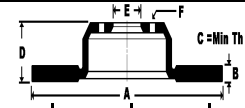

Not returnable: Unshaded refs and any NBD / NDR refs not shown in this catalogue.

Disc / Drum
Part Number

Manufacturer & Model Engine Size Year Solid Vented Drum A B C D E F

SUZUKI

Vitara (Escudo)		Engine Size	Year	Solid Vented Drum	Part Number	A	B	C	D	E	F
1.6 (TA01/02/SJJ5D/6D/7D)	1590cc	8/88-6/99	F-S	NBD 259	290.0	10.0	9.0	46.0	107.0	5+2	
1.6 (TA01/02/SJJ5D/6D/7D) Rear Drum		8/88-6/99	Drum	NDR 286	262.0	220.0	41.0	61.0	50.0	5+4	
1.6 16v (TD01/TW01)	1590cc	8/88-6/99	F-V	NBD 693	287.0	17.0	15.0	46.0	107.0	5+2	
1.6 16v (TD01/TW01) Rear Drum		8/88-6/99	Drum	NDR 287	296.0	254.0	53.0	67.0	50.0	5+4	
1.9 TD (Solid Disc)	1905cc	1/95-3/98	F-S	NBD 259	290.0	10.0	9.0	46.0	107.0	5+2	
1.9 TD (Vented Disc)	1905cc	1/95-3/98	F-V	NBD 693	287.0	17.0	15.0	46.0	107.0	5+2	
1.9 TD Rear Drum		1/95-3/98	Drum	NDR 287	296.0	254.0	53.0	67.0	50.0	5+4	
2.0 V6 (TD11W)	1998cc	11/94-12/98	F-V	NBD 831	311.0	22.0	20.0	46.5	107.0	5+2	
2.0 V6 (TD11W) Rear Drum		11/94-12/98	Drum	NDR 288	312.0	254.0	54.0	66.0	100.0	5+2	
2.0 TD (TD31W/TD32W)	1998cc	3/96-12/98	F-V	NBD 831	311.0	22.0	20.0	46.5	107.0	5+2	
2.0 TD (TD31W/TD32W) Rear Drum		3/96-12/98	Drum	NDR 289	261.0	220.0	41.0	61.0	100.0	5+2	

Wagon R (EM)		Engine Size	Year	Solid Vented Drum	Part Number	A	B	C	D	E	F
1.0 16v (MA61S)	996cc	2/97-2/00	F-V	NBD 961	232.0	17.0	15.0	49.0	60.0	4+2	
1.0 16v (MA61S)	996cc	3/00-10/00	F-S	NBD 1117	247.0	12.0	10.0	44.5	60.0	4+2	
1.2 16v (MA61S)	1171cc	5/98-2/00	F-V	NBD 961	232.0	17.0	15.0	49.0	60.0	4+2	
1.2 16v (MA61S)	1171cc	3/00-10/00	F-S	NBD 1117	247.0	12.0	10.0	44.5	60.0	4+2	
1.2 16v 4WD (MA61S)	1171cc	5/98-2/00	F-V	NBD 961	232.0	17.0	15.0	49.0	60.0	4+2	
1.3 16v	1298cc	3/00 ->	F-S	NBD 1117	247.0	12.0	10.0	44.5	60.0	4+2	
1.3 16v (ABS)	1298cc	05/00 ->	F-V	NBD 1279	253.0	17.0	15.0	49.0	60.0	4	
1.3 16v (MM)	1328cc	09/03->	F-V	NBD 1279	253.0	17.0	15.0	49.0	60.0	4	
1.3 16v 4WD	1298cc	10/01 ->	F-S	NBD 1117	247.0	12.0	10.0	44.5	60.0	4+2	
1.3 16v 4WD (ABS)	1298cc	10/01 ->	F-V	NBD 1279	253.0	17.0	15.0	49.0	60.0	4	
All Models Rear Drum (Non ABS)		2/97 ->	Drum	NDR 329	207.6	180.0	34.5	63.0	47/52	4	
All Models Rear Drum (ABS)		2/97 ->	Drum	NDR 330	208.0	180.0	34.5	63.0	47/52	4	

X90 (EL)		Engine Size	Year	Solid Vented Drum	Part Number	A	B	C	D	E	F
1.6 2WD/4WD (LA/LB11S)	1590cc	11/95-4/98	F-S	NBD 259	290.0	10.0	9.0	46.0	107.0	5+2	
1.6 2WD/4WD (LA/LB11S) Rear Drum		11/95-4/98	Drum	NDR 289	261.0	220.0	41.0	61.0	100.0	5+2	

TALBOT GROUP