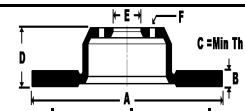

Not returnable: Unshaded refs and any NBD / NDR refs not shown in this catalogue.

Manufacturer & Model				Engine Size	Year	Disc / Drum Part Number	A	B	C	D	E	F
			Solid Vented Drum									
SEAT												
Cordoba (93-99)												
1.0		998cc	7/97-99	F-S	NBD 008	239.0	10.0	9.0	39.0	65.0	4+1	
1.4 (10mm Thickness)		1391cc	10/93-5/99	F-S	NBD 008	239.0	10.0	9.0	39.0	65.0	4+1	
1.4 (12mm Thickness)		1391cc	10/93-5/99	F-S	NBD 021	239.0	12.0	10.0	35.0	65.0	4+1	
1.6		1598cc	10/93-5/99	F-S	NBD 021	239.0	12.0	10.0	35.0	65.0	4+1	
1.6 16v		1595cc	6/96-1/99	F-S	NBD 021	239.0	12.0	10.0	35.0	65.0	4+1	
1.7 SDi		1716cc	7/97-5/99	F-V	NBD 035	239.0	20.0	19.0	39.0	65.0	4+1	
1.8 (-> Ch No 6K-ZR003619)		1781cc	10/93-3/95	F-S	NBD 021	239.0	12.0	10.0	35.0	65.0	4+1	
1.8 (Ch No 6K-ZR003620 ->)		1781cc	10/93-3/95	F-V	NBD 035	239.0	20.0	19.0	39.0	65.0	4+1	
1.9 D (-> Ch No 6K-ZR003610)		1896cc	10/93-1/99	F-S	NBD 021	239.0	12.0	10.0	35.0	65.0	4+1	
1.9 D (Ch No 6K-ZR003611 ->)		1896cc	10/93-1/99	F-V	NBD 035	239.0	20.0	19.0	39.0	65.0	4+1	
1.9 TD (-> Ch No 6K-ZR003513)		1896cc	10/93-5/99	F-S	NBD 021	239.0	12.0	10.0	35.0	65.0	4+1	
1.9 TD (Ch No 6K-ZR003514 ->)		1896cc	10/93-5/99	F-V	NBD 035	239.0	20.0	19.0	39.0	65.0	4+1	
1.9 TDi		1896cc	7/96-5/99	F-V	NBD 159	256.0	20.0	18.0	38.5	65.0	4+1	
2.0		1984cc	10/93-99	F-V	NBD 159	256.0	20.0	18.0	38.5	65.0	4+1	
2.0 16v		1984cc	6/96-99	F-V	NBD 159	256.0	20.0	18.0	38.5	65.0	4+1	
GTi 1.8 16v		1781cc	10/93-6/96	F-V	NBD 159	256.0	20.0	18.0	38.5	65.0	4+1	
All Models Rear Disc**			10-93-5/99	R-S	NBD 065	226.0	10.0	8.0	70.0	40/52	4	
All Models Rear Drum (Non ABS)			10-93-5/99	Drum	NDR 042	211.0	180.0	38.5	75.0	40/50	4	
All Models Rear Drum (ABS)			10-93-5/99	Drum	NDR 043	240.0	200.0	51.0	81.0	40/50	4	
** ABS ring not supplied												
Cordoba (99-03)												
1.4		1390cc	6/99-03	F-V	NBD 035	239.0	20.0	19.0	39.0	65.0	4+1	
1.4 16v		1390cc	2/00-03	F-V	NBD 035	239.0	20.0	19.0	39.0	65.0	4+1	
1.6 16v		1595cc	6/99-03	F-V	NBD 159	256.0	20.0	18.0	38.5	65.0	4+1	
1.8 Turbo 20v		1781cc	7/00-03	F-V	NBD 277	280.0	22.0	20.0	39.0	64.0	4+1	
1.9 SDi			6/99-03	F-V	NBD 035	239.0	20.0	19.0	39.0	65.0	4+1	
1.9 TDi (90hp)		1896cc	6/99-03	F-V	NBD 159	256.0	20.0	18.0	38.5	65.0	4+1	
1.9 TDi (110hp)		1896cc	6/99-03	F-V	NBD 277	280.0	22.0	20.0	39.0	64.0	4+1	
All Models Rear Disc			6/99-03	R-S	NBD 1027	232.0	9.0	7.0	39.5	65.0	4	
All Models Rear Drum (Non ABS)			6/99-03	Drum	NDR 042	211.0	180.0	38.5	75.0	40/50	4	
All Models Rear Drum (ABS)			6/99-03	Drum	NDR 043	240.0	200.0	51.0	81.0	40/50	4	
Cordoba (03->)												
1.2 12v		1198cc	03-06	F-V	NBD 874	256.0	22.0	19.0	37.0	65.0	5+1	
1.4 16v		1390cc	03-06	F-V	NBD 874	256.0	22.0	19.0	37.0	65.0	5+1	
1.4 16v		1390cc	03-06	F-V	NBD 874	256.0	22.0	19.0	37.0	65.0	5+1	
1.4 TDi (PR No. 1LQ, 1ZF)		1422cc	05-06	F-V	NBD 874	256.0	22.0	19.0	37.0	65.0	5+1	
1.4 TDi (PR No. 1LN, 1ZH)		1422cc	05-06	F-V	NBD 875	288.0	25.0	22.0	34.0	65.0	5+5	
1.6 16v		1598cc	03-06	F-V	NBD 874	256.0	22.0	19.0	37.0	65.0	5+1	
1.9 TDi (100hp)		1896cc	03-06	F-V	NBD 874	256.0	22.0	19.0	37.0	65.0	5+1	
1.9 TDi (130hp)		1896cc	03-06	F-V	NBD 875	288.0	25.0	22.0	34.0	65.0	5+5	
All Models Rear Disc			03-06	R-S	NBD 877	232.0	9.0	7.0	40.0	65.0	5+1	
All Models Rear Drum			03-06	Drum	NDR 242	240.0	200.0	50.5	59.0	65.0	5	
Exeo (09->)												
All Models Fitted 280mm Disc			09->	F-V	NBD 910	280.0	22.0	20.0	46.0	68.0	5	
All Models Fitted 288mm Disc			09->	F-V	NBD 389	288.0	25.0	23.0	46.0	68.0	9+1	
All Models Rear Discs			09->	R-S	NBD 1150	245.0	10.0	8.0	40.0	68.0	5+5	
Ibiza (021)(Fura 025A)(->93)												
All Models (Fitted 227.5mm Disc)		903cc	84-1/93	F-S	NBD 041	227.5	11.0	9.5	46.0	62.0	4+2	
All Models (Fitted 251.5mm Disc)		1714cc	84-1/93	F-S	-	251.5	11.0	9.5	51.0	62.0	4+2	
All Models Rear Drum			84-1/93	Drum	NDR 026	219.0	185.3	35.7	53.1	59.0	4+2