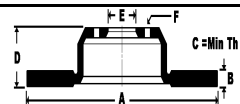

Not returnable: Unshaded refs and any NBD / NDR refs not shown in this catalogue.

Manufacturer & Model	Engine Size	Year	Disc / Drum		Part Number	A	B	C	D	E	F
			Solid	Vented							

TOYOTA

Camry (->91)

1.8 (SV20)	1832cc	11/86-5/91	F-V		NBD 262	255.0	22.0	21.0	48.0	54.0	5+3
2.0 16v (SV21)(Non ABS)	1998cc	11/86-91	F-V		NBD 262	255.0	22.0	21.0	48.0	54.0	5+3
2.0 16v (SV21)(ABS)	1998cc	8/88-91	F-V		NBD 265	255.0	25.0	24.0	48.0	54.0	5
2.0 16v (SV21) Rear Disc		11/86-91	R-S		NBD 474	269.0	10.0	9.0	64.0	54.0	5+3
2.0 16v (SV21) Rear Drum		11/86-91	Drum		-	272.0	228.0	55.0	71.0	54.0	5+3
2.0 16v 4WD (SV25)	1998cc	8/88-5/91	F-V		NBD 265	255.0	25.0	24.0	48.0	54.0	5
2.0 16v 4WD (SV25) Rear Disc		8/88-5/91	R-S		-	269.0	10.0	9.0	60.0	54.0	5+3
2.0 Diesel (CV20)	1974cc	11/86-5/91	F-V		NBD 262	255.0	22.0	21.0	48.0	54.0	5+3
2.0 Turbo Diesel (CV20)	1974cc	11/86-5/91	F-V		NBD 262	255.0	22.0	21.0	48.0	54.0	5+3
2.0 Turbo Diesel (CV20) Rear Drum (Saloon)		11/86-5/91	Drum		NDR 145	235.0	200.0	55.0	65.5	54.0	5+2
2.0 Turbo Diesel (CV20) Rear Drum (Estate)		11/86-5/91	Drum		-	272.0	228.0	55.0	71.0	54.0	5+3
2.5 V6 24v (VZV21)(Non ABS)	2507cc	10/87-5/91	F-V		NBD 262	255.0	22.0	21.0	48.0	54.0	5+3
2.5 V6 24v (VZV21)(ABS)	2507cc	10/87-5/91	F-V		NBD 265	255.0	25.0	24.0	48.0	54.0	5
2.5 V6 24v (VZV21) Rear Disc		10/87-5/91	R-S		NBD 474	269.0	10.0	9.0	64.0	54.0	5+3

Camry (91-96)

2.0 16v (SV21)(Non ABS)	1998cc	91-9/96	F-V		NBD 262	255.0	22.0	21.0	48.0	54.0	5+3
2.0 16v (SV21)(ABS)	1998cc	91-9/96	F-V		NBD 265	255.0	25.0	24.0	48.0	54.0	5
2.0 16v (SV21) Rear Disc		91-9/96	R-S		NBD 474	269.0	10.0	9.0	64.0	54.0	5+3
2.0 16v (SV21) Rear Drum		91-9/96	Drum		NDR 145	235.0	200.0	55.0	65.5	54.0	5+2
2.2 16v (SVX10)(Saloon)(255mm Disc)	2164cc	6/91-9/96	F-V		NBD 608	255.0	28.0	26.0	49.0	62.0	5+2
2.2 16v (SVX10)(Estate)(275mm Disc)	2164cc	6/91-9/96	F-V		NBD 551	275.0	28.0	26.0	50.0	62.0	5+2
2.2 16v (SVX10) Rear Disc		6/91-9/96	R-S		-	269.0	10.0	9.0	65.0	62.0	5+3
3.0 V6 24v (VCV10)	2959cc	6/91-9/96	F-V		NBD 551	275.0	28.0	26.0	50.0	62.0	5+2
3.0 V6 24v (VCV10) Rear Disc		6/91-9/94	R-S		NBD 552	288.0	10.0	9.0	65.0	62.0	5+3
3.0 V6 24v (VCV10) Rear Disc		10/94-9/96	R-S		-	269.0	10.0	9.0	65.0	62.0	5+3

Camry (96-01)

2.2 16v (SVX20)(255mm Disc)	2164cc	10/96-01	F-V		NBD 608	255.0	28.0	26.0	49.0	62.0	5+2
2.2 16v (SVX20)(275mm Disc)	2164cc	10/96-01	F-V		NBD 551	275.0	28.0	26.0	50.0	62.0	5+2
2.2 16v (SVX20) Rear Disc		10/96-01	R-S		-	269.0	10.0	9.0	65.0	62.0	5+3
3.0 V6 24v (MVC20)	2995cc	10/96-01	F-V		NBD 551	275.0	28.0	26.0	50.0	62.0	5+2
3.0 V6 24v (MVC20) Rear Disc		10/96-01	R-S		-	269.0	10.0	9.0	65.0	62.0	5+3

Camry (01 ->)

2.4 16v VVT-i (ACV30)	2362cc	01-04	F-V		NBD 1179	296.0	28.0	26.0	49.3	62.0	5+2
2.4 16v VVT-i (ACV30) Rear Disc		01-04	R-S		-	269.0	12.0	10.5	64.9	62.0	5+3
3.0 V6 24v (MVC30)	2995cc	01-04	F-V		NBD 1179	296.0	28.0	26.0	49.3	62.0	5+2
3.0 V6 24v (MVC30) Rear Disc		01-04	R-S		-	269.0	12.0	10.5	64.9	62.0	5+3

Carina II (T15/T17)